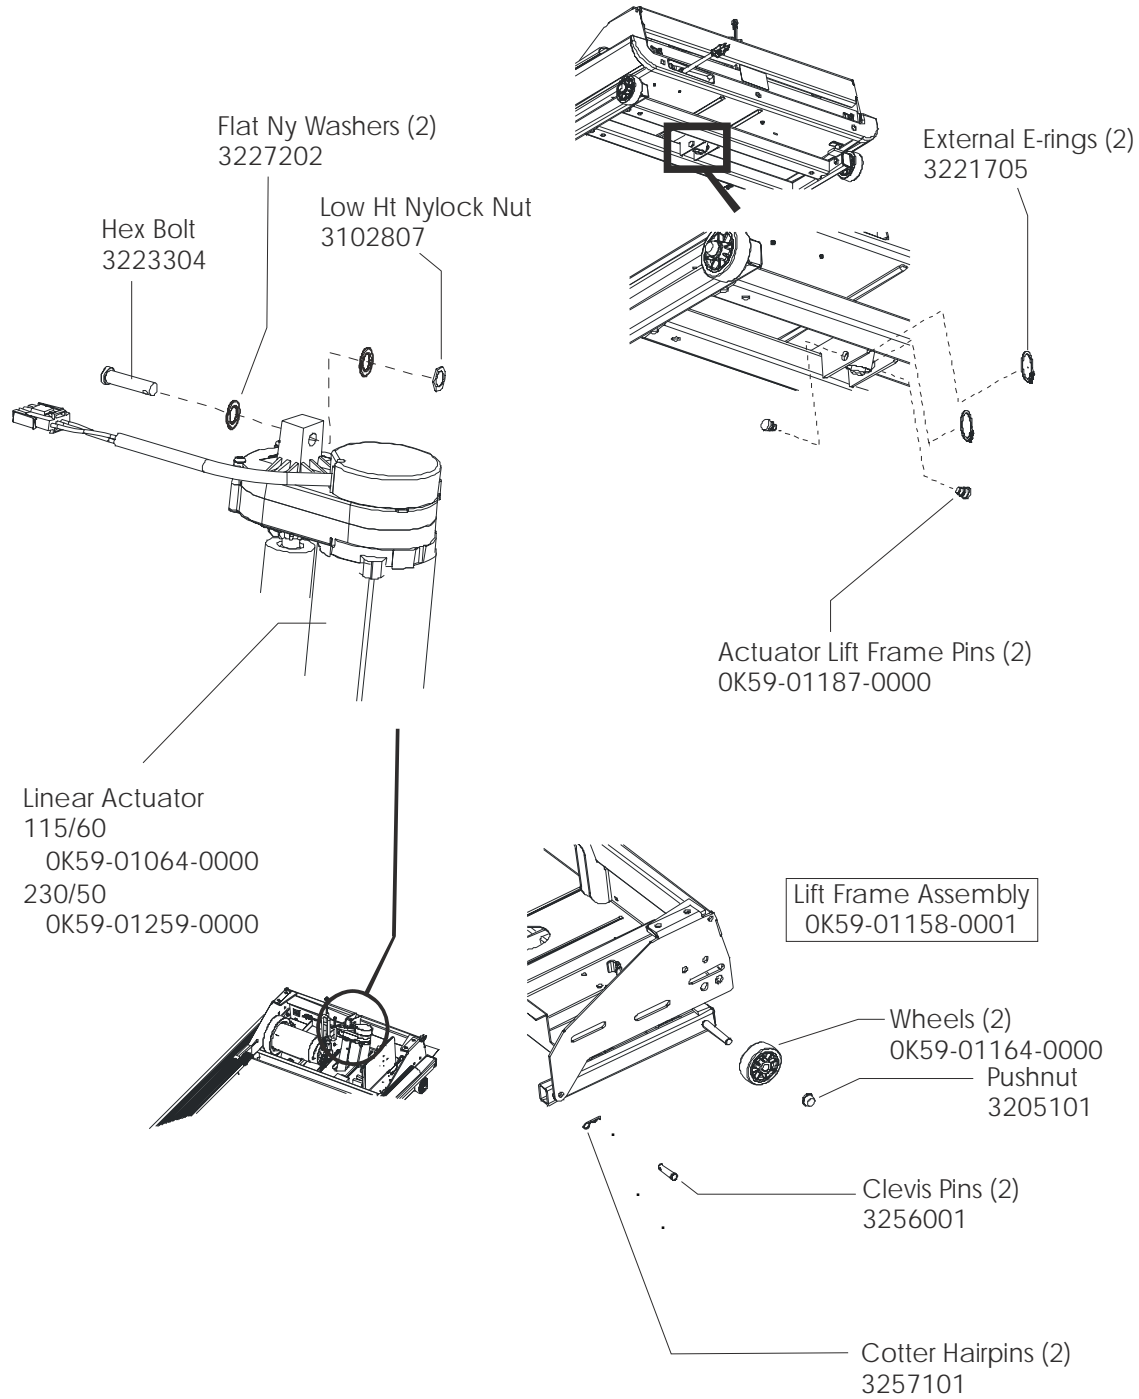

Belt, Deck, and Rear Roller 6

Uprights, Handrails, and Cupholders 7

Ergo Bar 8

Motor Cover, Front End Cap, and Leg Levelers 9

Lift Frame and Lift Motor 10

Motor Controller Assembly 11

Drive Motor Assembly 12

Language	Part Nos.	
	Console Assembly	Overlay/Bezel Assembly
ENG/ENG	AK59-00072-0100	AK59-00116-0000
GER/MET	AK59-00072-0102	AK59-00117-0000

T5-5 TREADMILL
Uprights, Handrails, and Cup Holders

T55-0XXX-01

Motor Cover, Front End Cap, and Leg Levelers

Lift Frame and Lift Motor

Motor Controller Kit
Domestic
AK59-00112-0000
International
AK59-00113-0000

T5-5 TREADMILL
Block Diagram - Low Voltage

T55-0XXX-01

T5-5 TREADMILL Block Diagram - High Voltage

T55-0XXX-01

T55-0101-01	T55-0102-01	T55-0104-01	T55-0201-01
T5-5.ENG/MET. 230/50.CONT	T5-5.ENG/MET. 230/50.UK	T5-5.ENG/MET. 240.AUST	T5-5.ENG/MET. 230/50.CONT
7420801	7420901	7420801	7420801
LINE CORD, UK	7420901		
LINE CORD, AUSTRALIA	7802901		